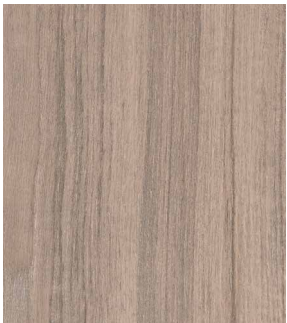

A close-up photograph of a wood surface, showing a vertical grain pattern. The wood has a warm, light brown or tan color with subtle variations in tone and texture. The grain lines are relatively straight and run vertically across the frame.

Pine Freya
FP450

The image displays a close-up, vertical view of an oak wood grain. The texture is characterized by fine, parallel lines running from top to bottom, with occasional darker, more pronounced grain patterns. The overall color palette is a range of light to medium browns, with subtle variations in tone and texture across the surface.

Oak Bjorn
FP451

DESCATALOGADO

Oak Midgard
FP452

Canyon Renais Oak FP23

Haciend Oak Cream FP29

Dark Chocolate Oak FP36

Royal Oak Natural FP28

Canyon Oak Light FP24

Canyon Oak Classic FP30

Pine Freya FP450

French Oak Dark FP33

Senegal Oak FP27

Pyrenean Oak FP31

Oak Bjorn FP451

Oak Midgard FP452

RED 32^{CLASE} 8^{MM}